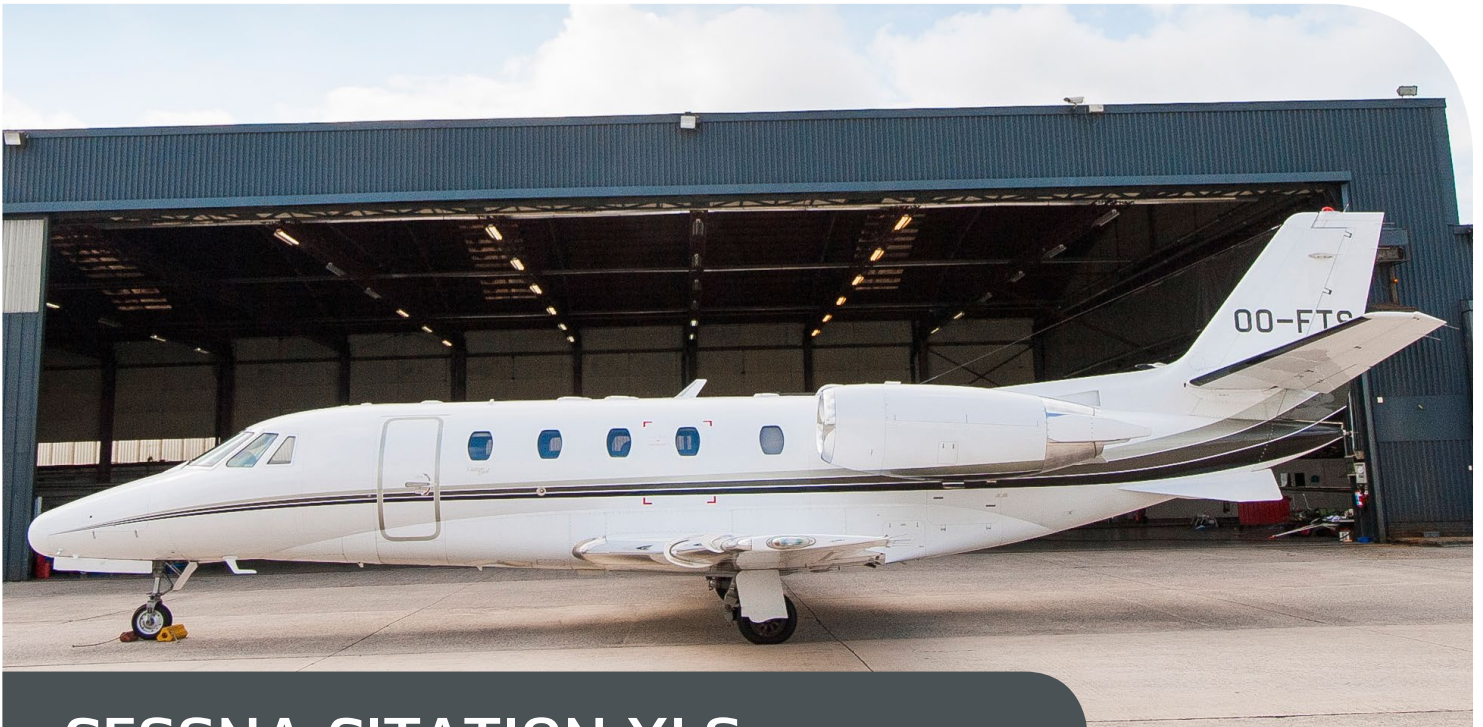

CESSNA CITATION XLS

Registration: 00-FTS

CABIN

Passengers	8+1
Cabin Attendant	no
Satellite Phone	yes
CD/DVD/IPOD	no
Wifi Internet	no
Oven	no
Length	5.8 m – 19.03 FT
Width	1.70 m – 5.58 FT
Height	1.75 m – 5.75 FT
Luggage	2.25 m³ – 79.5 FT³

PERFORMANCE

Cruise Speed	817 km/h – 508 M/H
Max Cruise Altitude	12,497 M – 41,000 ft
Max Range	3,300 KM – 1,800 NM