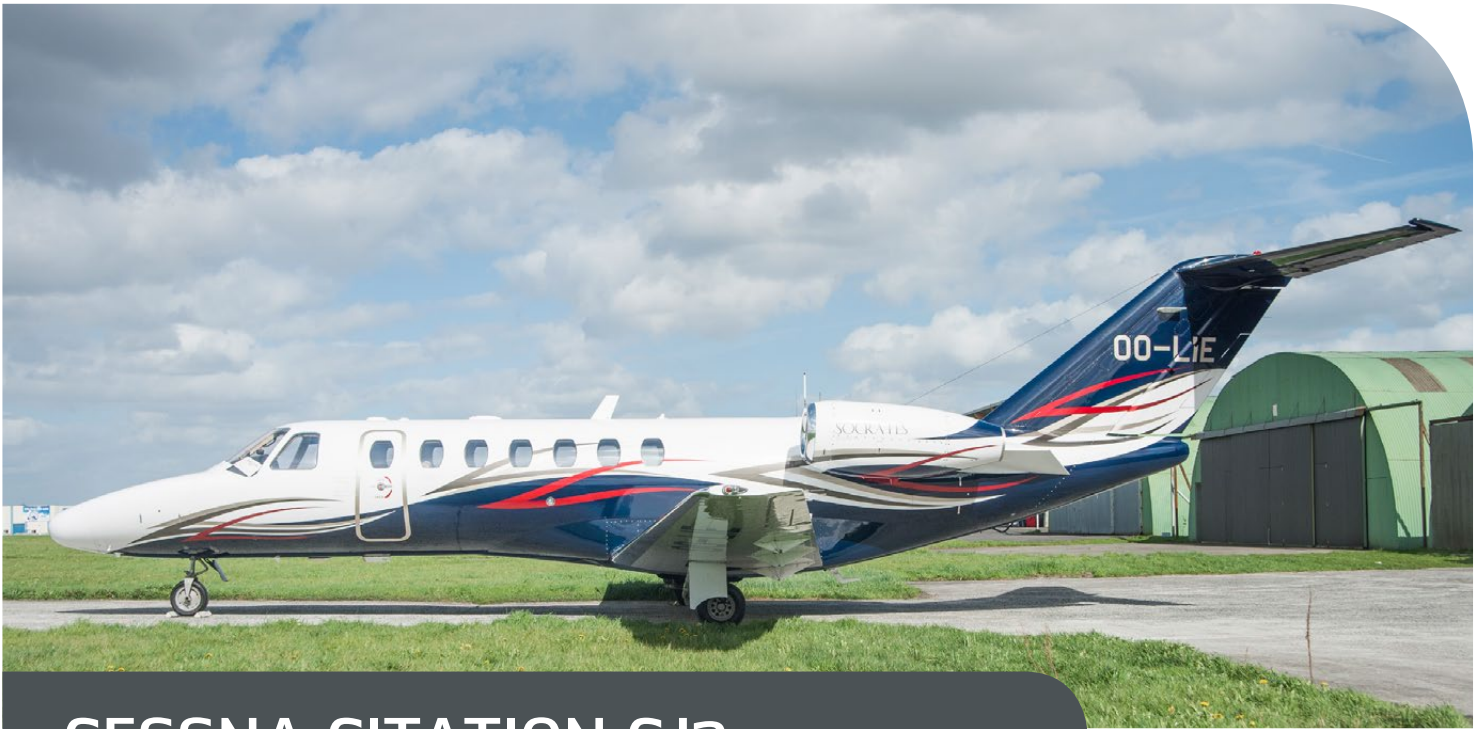

FLEET SPECIFICATIONS  
**LIGHT JET**

### PERFORMANCE

Cruise Speed	774 km/h – 481 M/H
Max Cruise Altitude	12,497 M – 41,000 ft
Max Range	3,472 KM – 1,874 NM