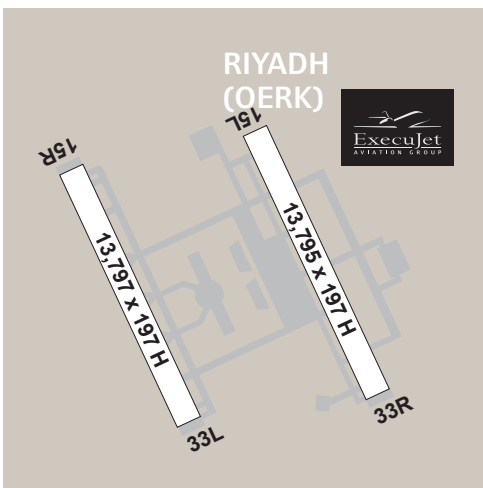

AIRPORT COMMUNICATIONS

RIYADH Approach: 120.00
RIYADH ATIS: 127.15
EAST Ground 121.60
Control:
WEST Ground 121.70
Control:
KING KHALED 118.80
Tower:

LOCATION

Coordinates: N24°57.46' / E46°42.29'
Elevation is 2049.0 feet MSL.
Magnetic Variation is 2° East

RUNWAY 15R/33L

Dimensions:	13796 x 197 feet / 4205 x 60 meters	
Surface:	ASPHALT	
	Runway 15R	Runway 33L
Coordinates:	N24°58.26' / E46°40.49'	N24°56.28' / E46°41.74'
Elevation:	2049	2061
Runway	148°	328°
Heading:		

Riyadh (OERK)
OCTOBER 2015

PILOT INFORMATION

RUNWAY 15L/33R

Dimensions: 13796 x 197 feet / 4205 x 60 meters
 Surface: ASPHALT
 Coordinates: Runway 15L N24°58.61' / E46°42.12' Runway 33R N24°56.64' / E46°43.37'
 Elevation: 2062 2040
 Runway Heading: 148° 328°

AIRPORT LAYOUT

IFR Chart: <https://skyvector.com/?ll=24.962777778,46.708055556&chart=302&zoom=3>
 VFR Chart: <https://skyvector.com/?ll=24.962777778,46.708055556&chart=301&zoom=3>
 Google Earth: <https://www.google.com/maps/@24.9627778,46.7080556,1620m/data=!3m1!1e3>