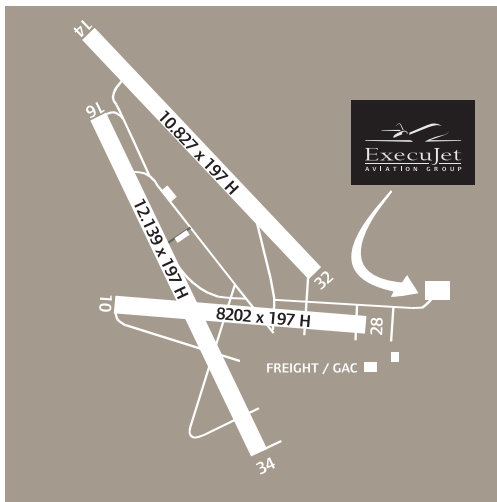

AIRPORT LAYOUT

IFR Chart: <https://skyvector.com/?ll=47.458055556,8.548055556&chart=302&zoom=3>
VFR Chart: <https://skyvector.com/?ll=47.458055556,8.548055556&chart=301&zoom=3>
Google Earth: <https://www.google.com/maps/@47.4580556,8.5480556,1245m/data=!3m1!1e3>