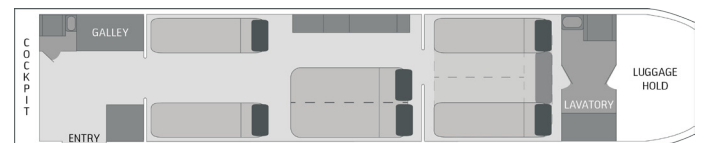

DASSAULT FALCON 7X

F-HECD

FLEET SPECIFICATION
ULTRA LONG RANGE JET

DASSAULT FALCON 7X
F-HECD | Manufactured in 2011

DESCRIPTION

Passenger capacity	13
Night configuration	4 sgl + 1 dbl or 2 sgl + 2 dbl
Cabin attendant	1
Warm catering	yes
Espresso coffee machine	yes
Lavatory	yes (2)
Wi-Fi	yes
Airshow	yes
Screens	4
CD/DVD player	yes
Satellite phone	yes
Smoking allowed	no
Pets allowed	yes
Cabin length x width x height (m)	11.91 x 2.34 x 1.88
Luggage capacity ⁽¹⁾⁽²⁾	4.00 m ³ / 17 pieces
Luggage compartment	accessible in flight

PERFORMANCE

Cruise speed	900 km/h
Max cruise altitude	15'500 m / 51'000 ft
Max range	10'555 km / 5'700 nm
Max flight time	approx. 12h30

DAY CONFIGURATION

NIGHT CONFIGURATION

(1) Subject to operational and weather conditions
(2) Standard luggage size 70x50x35 (cm)