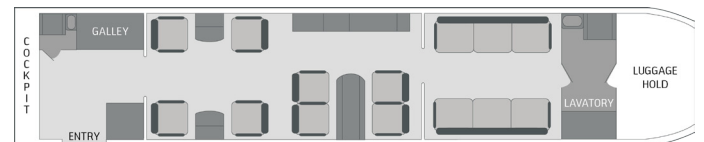

DASSAULT FALCON 7X

F-HECD

FLEET SPECIFICATION
ULTRA LONG RANGE JET

DASSAULT FALCON 7X
F-HECD | Manufactured in 2011

DESCRIPTION

Passenger capacity	13
Night configuration	4 sgl + 1 dbl or 2 sgl + 2 dbl
Cabin attendant	1
Warm catering	yes
Espresso coffee machine	yes
Lavatory	yes (2)
Wi-Fi	yes
Airshow	yes
Screens	4
CD/DVD player	yes
Satellite phone	yes
Smoking allowed	no
Pets allowed	yes
Cabin length x width x height (m)	11.91 x 2.34 x 1.88
Luggage capacity ⁽¹⁾⁽²⁾	4.00 m ³ / 17 pieces
Luggage compartment	accessible in flight

PERFORMANCE

Cruise speed	900 km/h
Max cruise altitude	15'500 m / 51'000 ft
Max range	10'555 km / 5'700 nm
Max flight time	approx. 12h30

DAY CONFIGURATION

NIGHT CONFIGURATION

(1) Subject to operational and weather conditions
(2) Standard luggage size 70x50x35 (cm)