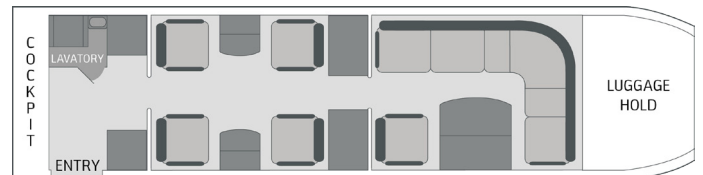

DASSAULT FALCON 50

F-GPPF

FLEET SPECIFICATION
MIDSIZE JET

DASSAULT FALCON 50

F-GPPF | Manufactured in 1982 (refurbished in 2007)

DESCRIPTION

Passenger capacity	10
Night configuration	4 single
Cabin attendant	1
Warm catering	yes
Espresso coffee machine	yes
Lavatory	yes
Wi-Fi	no
Airshow	yes
Screens	1
CD/DVD player	yes
Satellite phone	yes
Smoking allowed	yes
Pets allowed	yes
Cabin length x width x height (m)	7.16 x 1.85 x 1.80
Luggage capacity ⁽¹⁾⁽²⁾	2.55 m ³ / 10 pieces
Luggage compartment	not accessible in flight

PERFORMANCE

Cruise speed	850 km/h
Max cruise altitude	14'325 m / 47'000 ft
Max range	5'555 km / 3'000 nm
Max flight time	approx. 7h30

DAY CONFIGURATION

NIGHT CONFIGURATION

(1) Subject to operational and weather conditions

(2) Standard luggage size 70x50x35 (cm)