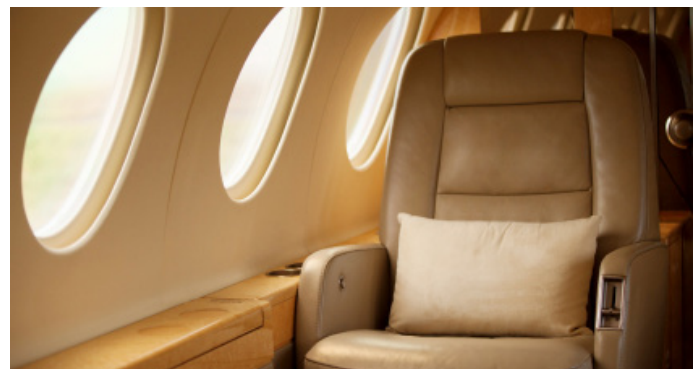

DASSAULT FALCON 50EX

F-HCDD

FLEET SPECIFICATION
MIDSIZE JET

DASSAULT FALCON 50EX
F-HCDD | Manufactured in 2000 (refurbished in 2008)

DESCRIPTION

Passenger capacity	8
Night configuration	3 single
Cabin attendant	1
Warm catering	yes
Espresso coffee machine	yes
Lavatory	yes
Wi-Fi	no
Airshow	no
Screens	no
CD/DVD player	yes / no
Satellite phone	yes
Smoking allowed	yes
Pets allowed	yes
Cabin length x width x height (m)	7.16 x 1.85 x 1.80
Luggage capacity ⁽¹⁾⁽²⁾	2.55 m ³ / 10 pieces
Luggage compartment	not accessible in flight

DAY CONFIGURATION

NIGHT CONFIGURATION

PERFORMANCE

Cruise speed	850 km/h
Max cruise altitude	14'325 m / 47'000 ft
Max range	5'920 km / 3'200 nm
Max flight time	approx. 7h45

(1) Subject to operational and weather conditions
(2) Standard luggage size 70x50x35 (cm)