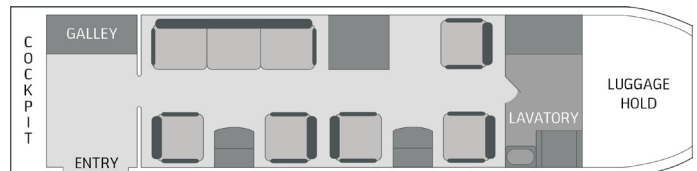

DASSAULT FALCON 50EX

F-HCDD

FLEET SPECIFICATION
MIDSIZE JET

DASSAULT FALCON 50EX
F-HCDD | Manufactured in 2000 (refurbished in 2008)

DESCRIPTION

Passenger capacity	8
Night configuration	3 single
Cabin attendant	1
Warm catering	yes
Espresso coffee machine	yes
Lavatory	yes
Wi-Fi	no
Airshow	no
Screens	no
CD/DVD player	yes / no
Satellite phone	yes
Smoking allowed	yes
Pets allowed	yes
Cabin length x width x height (m)	7.16 x 1.85 x 1.80
Luggage capacity ⁽¹⁾⁽²⁾	2.55 m ³ / 10 pieces
Luggage compartment	not accessible in flight

DAY CONFIGURATION

NIGHT CONFIGURATION

PERFORMANCE

Cruise speed	850 km/h
Max cruise altitude	14'325 m / 47'000 ft
Max range	5'920 km / 3'200 nm
Max flight time	approx. 7h45

(1) Subject to operational and weather conditions
(2) Standard luggage size 70x50x35 (cm)