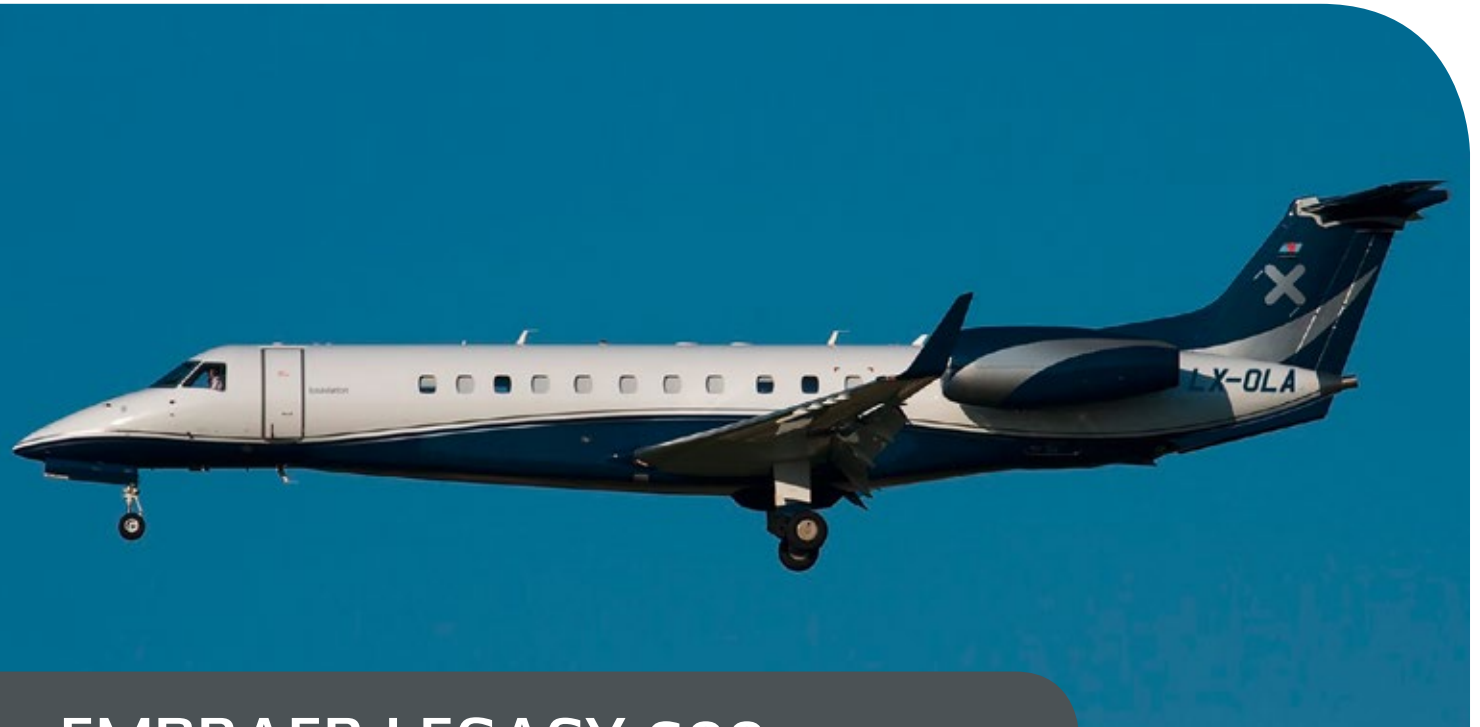

FLEET SPECIFICATIONS
MIDSIZE JET

EMBRAER LEGACY 600

Registration: LX-OLA | Year of manufacture: 2007

CABIN

Passengers	12
Cabin Attendant	yes
Satellite Phone	yes
CD/DVD/IPOD	yes
Wifi Internet	no
Oven	yes
Length	12.95 m – 42.49 FT
Width	2.19 m – 7.19 FT
Height	1.85 m – 6.1 FT
Luggage	3.71 m ³ – 131 FT ³

PERFORMANCE

Cruise Speed	834 km/h – 518 M/H
Max Cruise Altitude	13,497 M – 41,000 ft
Max Range	6,060 KM – 3,272 NM