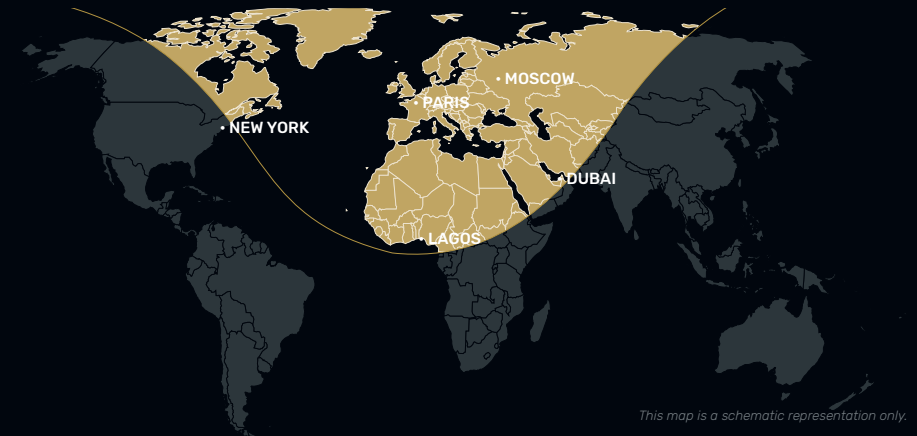

Dassault Falcon 2000

CS-DTR

 Base: Paris, France

 Passengers: 10

 Beds: 4

 Max Range: 2,800 nm

 Restroom: Yes

 Pets: Yes

Performance

Cruise Speed	830 km/h
Max Cruise Altitude	47,000 ft
Max Range	2,800 nm

Dimensions

Cabin Length	7.98 m - 26.18 ft
Cabin Width	2.34 m - 7.68 ft
Cabin Height	1.88 m - 6.17 ft
Luggage	3.7 m ³ - 39.83 ft ³