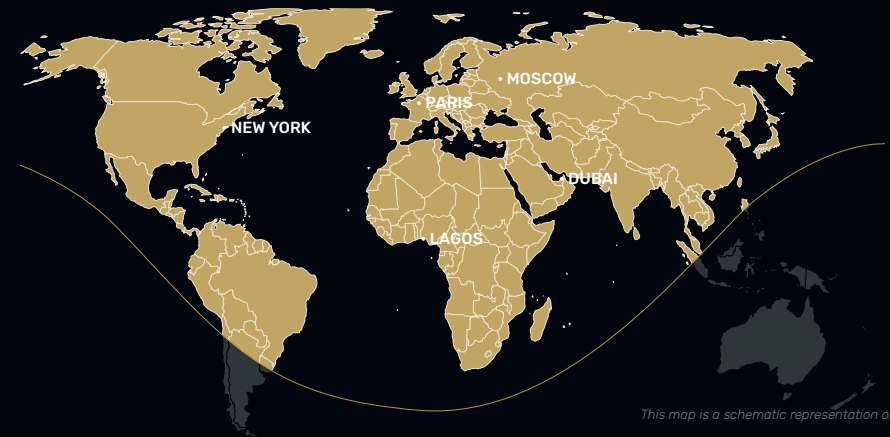

Dassault Falcon 7X

F-HECD

 Base: Paris, France

 Passengers: 13

 Beds: 6

 Max Range: 5,760 nm

 Restroom: Yes

 Pets: No

Performance

Cruise Speed	900 km/h
Max Cruise Altitude	41,000 ft
Max Range	5,670 nm

Dimensions

Cabin Length	11.91 m - 39.07 ft
Cabin Width	2.35 m - 7.71 ft
Cabin Height	1.89 m - 6.2 ft
Luggage	3.96 m ³ - 139 ft ³