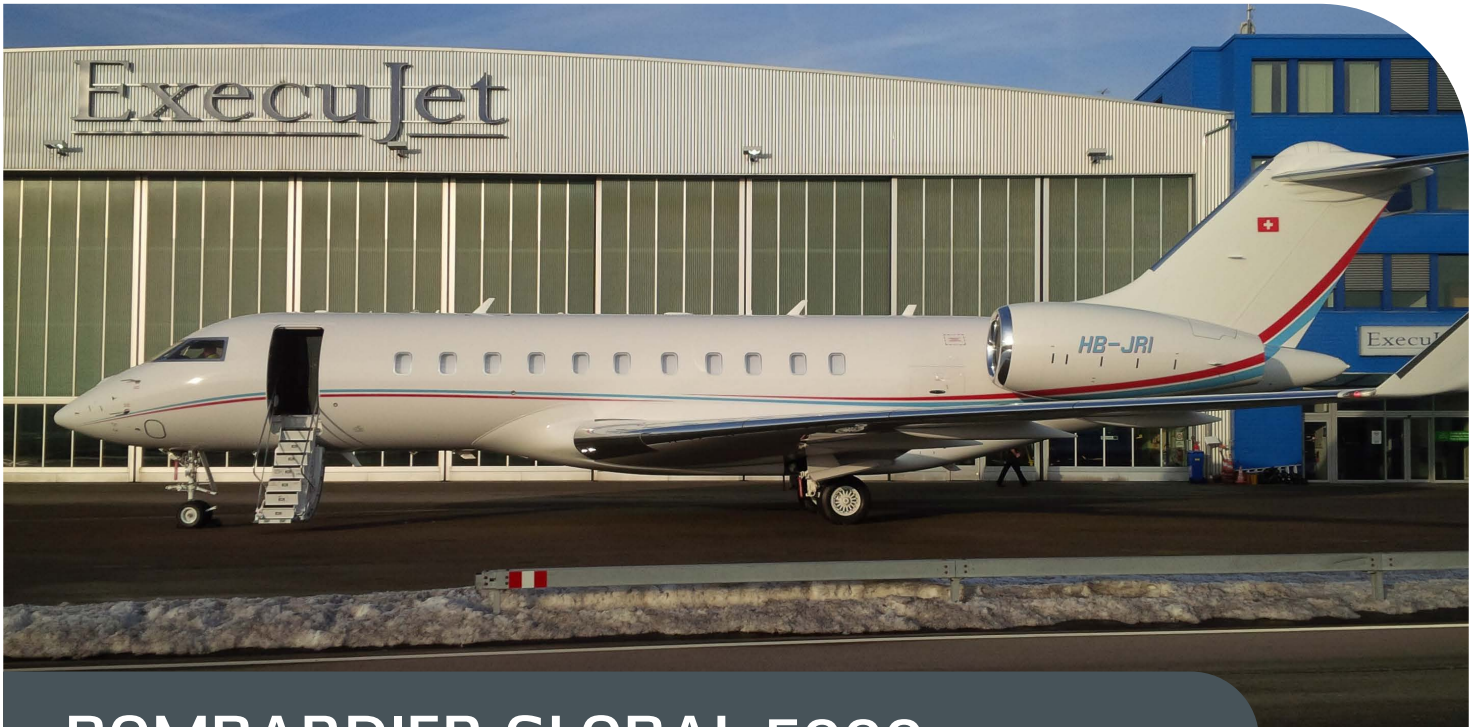

FLEET SPECIFICATIONS
ULTRA LONG RANGE JET

BOMBARDIER GLOBAL 5000

Registration: HB-JRI | Year of Manufacture: 2015 | Base: Zurich, Switzerland

CABIN

Passengers	12
Cabin Attendant	yes
Satellite Phone	yes
DVD / CD	yes
Wi-Fi Internet	yes
Crew Rest Area	yes
Restroom	yes
Bed	5 beds, sleeps 6
Luggage	5,52 m ³ - 194 ft ³
Length	12,94 m - 42,45 ft
Width	2,49 m - 8,17 ft
Height	1,91 m - 6,27 ft

PERFORMANCE

Cruise Speed	Mach 0.85
Max Cruise Altitude	51,000 ft
Max Range	5,200 nm