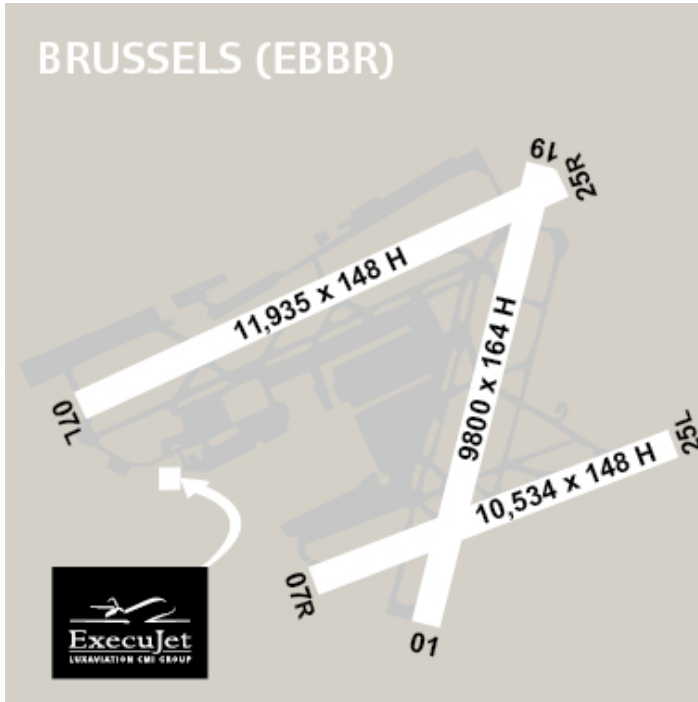

LOCATION

Coordinates: N50°54.08' / E4°29.07'

Elevation is 184.0 feet MSL.

Magnetic Variation is 1° East

PILOT INFORMATION

RUNWAY 07L/25R

Dimensions: 11936 x 148 feet / 3638 x 45 meters
Surface: Hard

	Runway 07L	Runway 25R
Coordinates:	N50°54.00' / E4°27.57'	N50°54.69' / E4°29.96'
Elevation:	129	110
Runway Heading:	065°	245°
Displaced Threshold:	846 Feet	984 Feet

RUNWAY 07R/25L

Dimensions: 10535 x 148 feet / 3211 x 45 meters
Surface: Unknown

	Runway 07R	Runway 25L
Coordinates:	N50°53.36' / E4°28.92'	N50°53.94' / E4°31.40'
Elevation:	175	159
Runway Heading:	070°	250°
Displaced Threshold:	410 Feet	

RUNWAY 02/20

Dimensions: 9800 x 164 feet / 2987 x 50 meters
Surface: Unknown

	Runway 02	Runway 20
Coordinates:	N50°53.24' / E4°29.49'	N50°54.66' / E4°30.07'
Elevation:	183	113
Runway Heading:	014°	194°
Displaced Threshold:	151 Feet	722 Feet

Brussels (EBBR)
July 2016

PILOT INFORMATION

AIRPORT LAYOUT

IFR Chart: <https://skyvector.com/?ll=50.901388889,4.484444444&chart=302&zoom=1>

VFR Chart: <https://skyvector.com/?ll=50.901388889,4.484444444&chart=301&zoom=1>