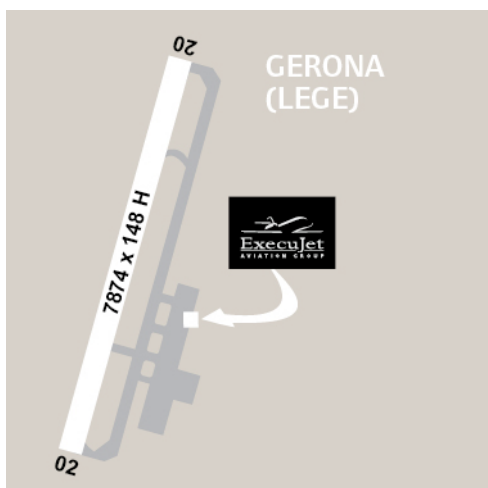

LOCATION

Coordinates: N41°54.05' / E2°45.63'

Elevation is 469.0 feet MSL.

Magnetic Variation is 0° West

RUNWAY 02/20

Dimensions: 7874 x 148 feet / 2400 x 45 meters

Surface: Hard

	Runway 02	Runway 20
Coordinates:	N41°53.69' / E2°45.50'	N41°54.86' / E2°45.94'

Elevation:	403	469
------------	-----	-----

Runway Heading:	016°	196°
-----------------	------	------

Displaced		525 Feet
-----------	--	----------

Threshold:

Gerona (LEGE)
SEPTEMBER 2018

PILOT INFORMATION

AIRPORT LAYOUT

IFR Chart: <https://skyvector.com/?ll=41.900833333,2.760555556&chart=302&zoom=3>

VFR Chart: <https://skyvector.com/?ll=41.900833333,2.760555556&chart=301&zoom=3>

Google Earth: <https://www.google.com/maps/@41.8975672,2.7625082,2660m/data=!3m1!1e3>