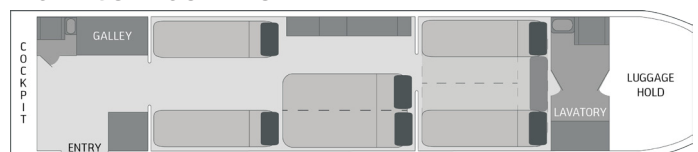

DASSAULT FALCON 900EX EASY

CS-DPF

FLEET SPECIFICATION
LARGE JET

DASSAULT FALCON 900EX EASY
CS-DPF | Manufactured in 2008

DESCRIPTION

Passenger capacity	14
Night configuration	4 sgl + 1 dbl or 2 sgl + 2 dbl
Cabin attendant	1
Warm catering	yes
Espresso coffee machine	yes
Lavatory	yes (2)
Wi-Fi	no
Airshow	yes
Screens	8
CD/DVD player	yes
Satellite phone	yes
Smoking allowed	yes
Pets allowed	yes
Cabin length x width x height (m)	10.11 x 2.34 x 1.88
Luggage capacity ⁽¹⁾⁽²⁾	3.60 m ³ / 15 pieces
Luggage compartment	accessible in flight

PERFORMANCE

Cruise speed	850 km/h
Max cruise altitude	15'500 m / 51'000 ft
Max range	8'334 km / 4'500 nm
Max flight time	approx. 10h00

DAY CONFIGURATION

NIGHT CONFIGURATION

(1) Subject to operational and weather conditions
(2) Standard luggage size 70x50x35 (cm)