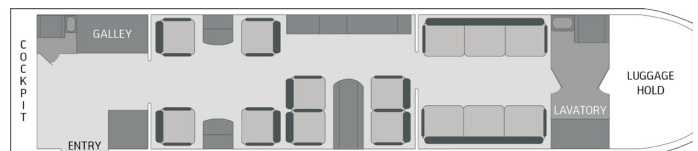

DASSAULT FALCON 900EX EASY

CS-DPF

FLEET SPECIFICATION
LARGE JET

DASSAULT FALCON 900EX EASY
CS-DPF | Manufactured in 2008

DESCRIPTION

Passenger capacity	14
Night configuration	4 sgl + 1 dbl or 2 sgl + 2 dbl
Cabin attendant	1
Warm catering	yes
Espresso coffee machine	yes
Lavatory	yes (2)
Wi-Fi	no
Airshow	yes
Screens	8
CD/DVD player	yes
Satellite phone	yes
Smoking allowed	yes
Pets allowed	yes
Cabin length x width x height (m)	10.11 x 2.34 x 1.88
Luggage capacity ⁽¹⁾⁽²⁾	3.60 m ³ / 15 pieces
Luggage compartment	accessible in flight

PERFORMANCE

Cruise speed	850 km/h
Max cruise altitude	15'500 m / 51'000 ft
Max range	8'334 km / 4'500 nm
Max flight time	approx. 10h00

DAY CONFIGURATION

NIGHT CONFIGURATION

(1) Subject to operational and weather conditions
(2) Standard luggage size 70x50x35 (cm)