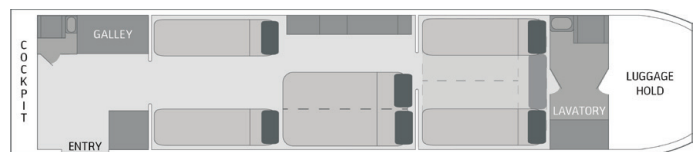

DASSAULT FALCON 900EX

F-HAXA

FLEET SPECIFICATION
LARGE JET

DASSAULT FALCON 900EX
F-HAXA | Manufactured in 1997 (refurbished in 2005)

DESCRIPTION

Passenger capacity	14
Night configuration	4 sgl + 1 dbl or 2 sgl + 2 dbl
Cabin attendant	1
Warm catering	yes
Espresso coffee machine	yes
Lavatory	yes (2)
Wi-Fi	no
Airshow	yes
Screens	2
CD/DVD player	yes
Satellite phone	yes
Smoking allowed	yes
Pets allowed	yes
Cabin length x width x height (m)	10.11 x 2.34 x 1.88
Luggage capacity ⁽¹⁾⁽²⁾	3.60 m ³ / 15 pieces
Luggage compartment	accessible in flight

PERFORMANCE

Cruise speed	850 km/h
Max cruise altitude	15'500 m / 51'000 ft
Max range	8'334 km / 4'500 nm
Max flight time	approx. 10h00

DAY CONFIGURATION

NIGHT CONFIGURATION

(1) Subject to operational and weather conditions
(2) Standard luggage size 70x50x35 (cm)