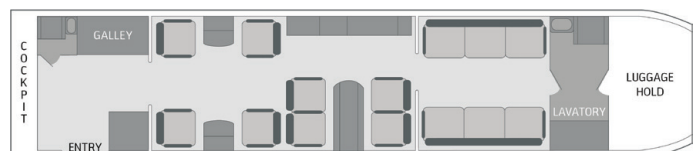

DASSAULT FALCON 900EX

F-HAXA

FLEET SPECIFICATION
LARGE JET

DASSAULT FALCON 900EX
F-HAXA | Manufactured in 1997 (refurbished in 2005)

DESCRIPTION

Passenger capacity	14
Night configuration	4 sgl + 1 dbl or 2 sgl + 2 dbl
Cabin attendant	1
Warm catering	yes
Espresso coffee machine	yes
Lavatory	yes (2)
Wi-Fi	no
Airshow	yes
Screens	2
CD/DVD player	yes
Satellite phone	yes
Smoking allowed	yes
Pets allowed	yes
Cabin length x width x height (m)	10.11 x 2.34 x 1.88
Luggage capacity ⁽¹⁾⁽²⁾	3.60 m ³ / 15 pieces
Luggage compartment	accessible in flight

PERFORMANCE

Cruise speed	850 km/h
Max cruise altitude	15'500 m / 51'000 ft
Max range	8'334 km / 4'500 nm
Max flight time	approx. 10h00

DAY CONFIGURATION

NIGHT CONFIGURATION

(1) Subject to operational and weather conditions
(2) Standard luggage size 70x50x35 (cm)