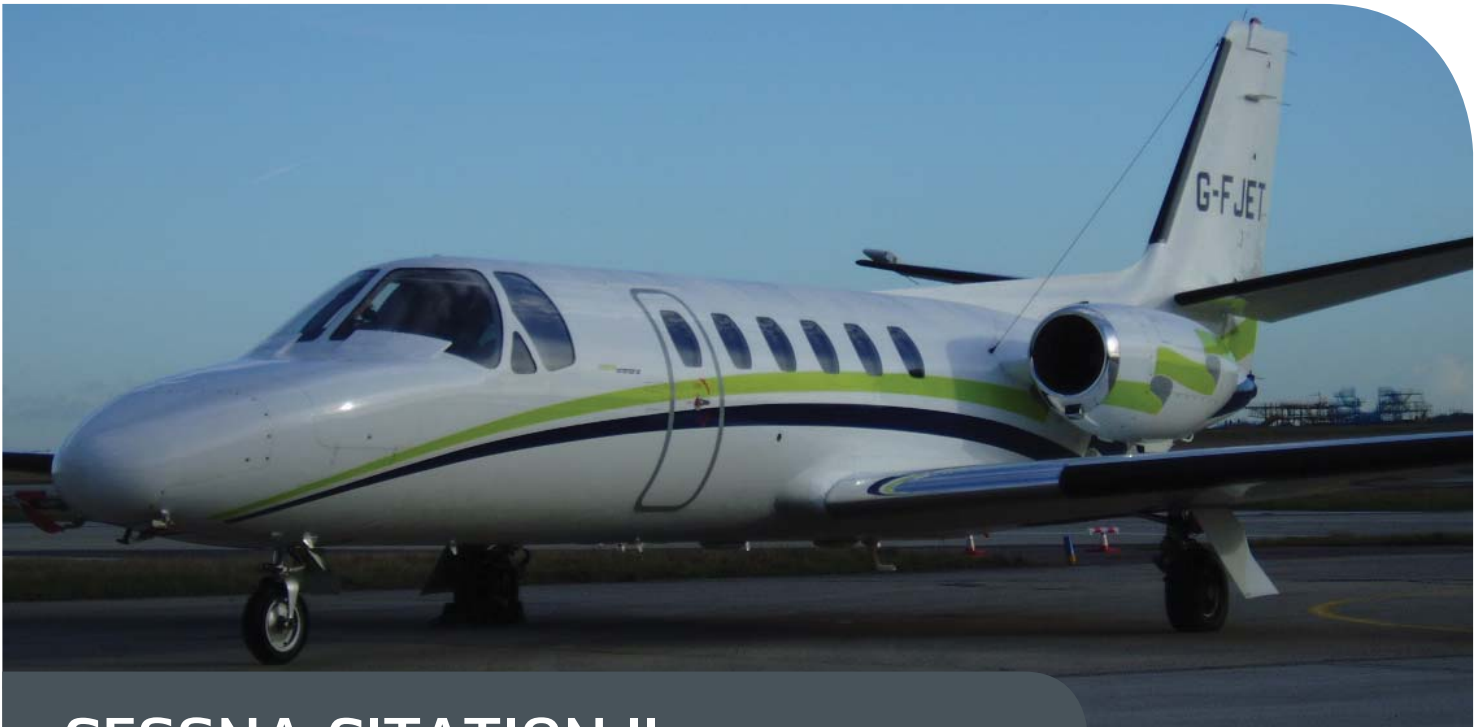

FLEET SPECIFICATIONS  
**LIGHT JET**

## CESSNA CITATION II

Registration: G-FJET | Year of manufacture: 1982 - Refurbished: 2010

### PERFORMANCE

Cruise Speed	675 km/h – 420 M/H
Max Cruise Altitude	11,582 M – 38,000 FT
Max Range	2,963 KM – 1,600 NM