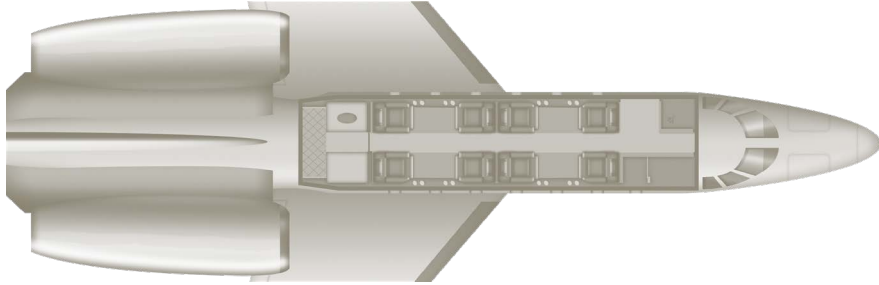

CESSNA *Citation VII* VH-ING

ExecuJet
LUXAVIATION CMI GROUP

Boasting a spacious, stand-up cabin and fully enclosed wash room, the Cessna Citation VII holds eight passengers delivering comfortable travel with great speed and range. Accommodating up to eight passengers the spacious leather seats are complimented by a modern entertainment system and full galley.

CESSNA *Citation VII*

VH-ING

OPERATED BY FLIGHT OPTIONS

CESSNA CITATION VII
CABIN LAYOUT

TECHNICAL SPECIFICATIONS:

Registration	VH-ING
Base	Sydney, Australia
Year of Manufacture	1999
Capacity	8 (plus belted lavatory seat)
Crew	2 flight crew
Galley	Yes, with oven
Restroom	Yes
Range	1,800 nm (3,300 km) with reserves
Maximum Altitude	51,000 ft / 15,500 m
Cruising Speed	Mach .83 / 465 kts
Entertainment	Single monitor DVD player with bulkhead monitor