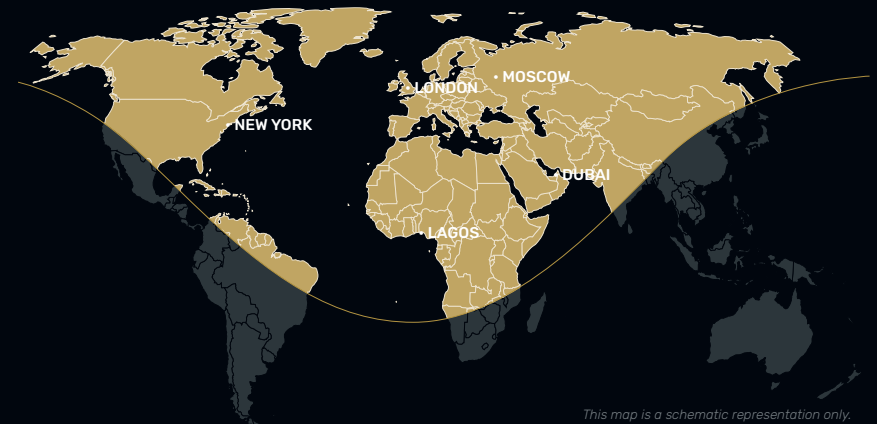

Gulfstream G450

OE-ITC

 Base: Floating

 Passengers: 14

 Beds: 5

 Max Range: 4,350 nm

 Restroom: Yes

 Pets: Yes