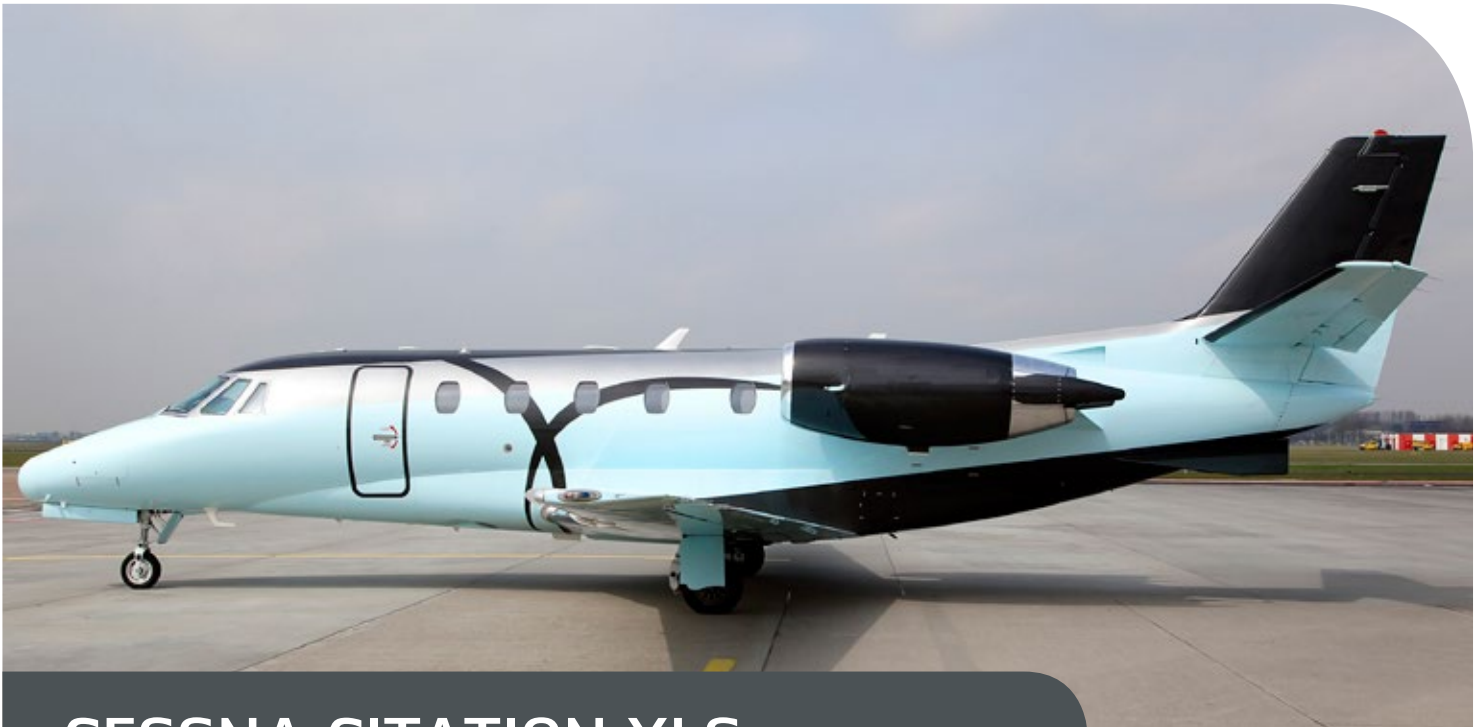

FLEET SPECIFICATIONS
MIDSIZE JET

CESSNA CITATION XLS

Registration: LX-VMF | Year of manufacture: 2002 - Refurbished: 2013

CABIN

Passengers	8
Cabin Attendant	no
Satellite Phone	yes
CD/DVD/IPOD	no
Wifi Internet	no
Oven	no
Length	5.8 m – 19.03 FT
Width	1.70 m – 5.58 FT
Height	1.75 m – 5.75 FT
Luggage	2.25 m ³ – 79.5 FT ³

PERFORMANCE

Cruise Speed	817 km/h – 508 M/H
Max Cruise Altitude	12,497 M – 41,000 ft
Max Range	3,300 KM – 1,800 NM